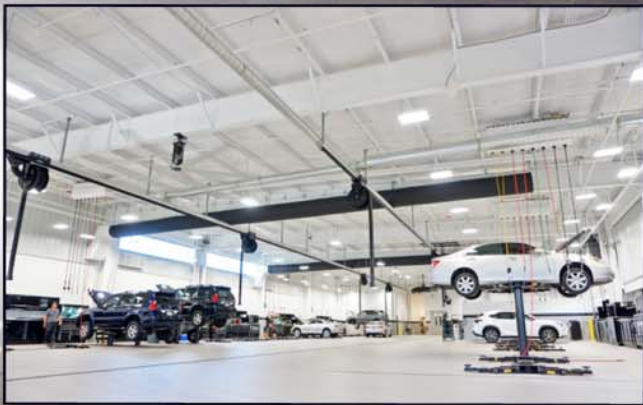

# *Penn Valley Constructors, Inc.*

**THOMPSON LEXUS**  
Jack Thompson, Owner  
Willow Grove, Pennsylvania  
45,000 Square Feet  
Automobile Dealership  
JVS Architect  
Completed 2017

*"Partners in Excellence"*