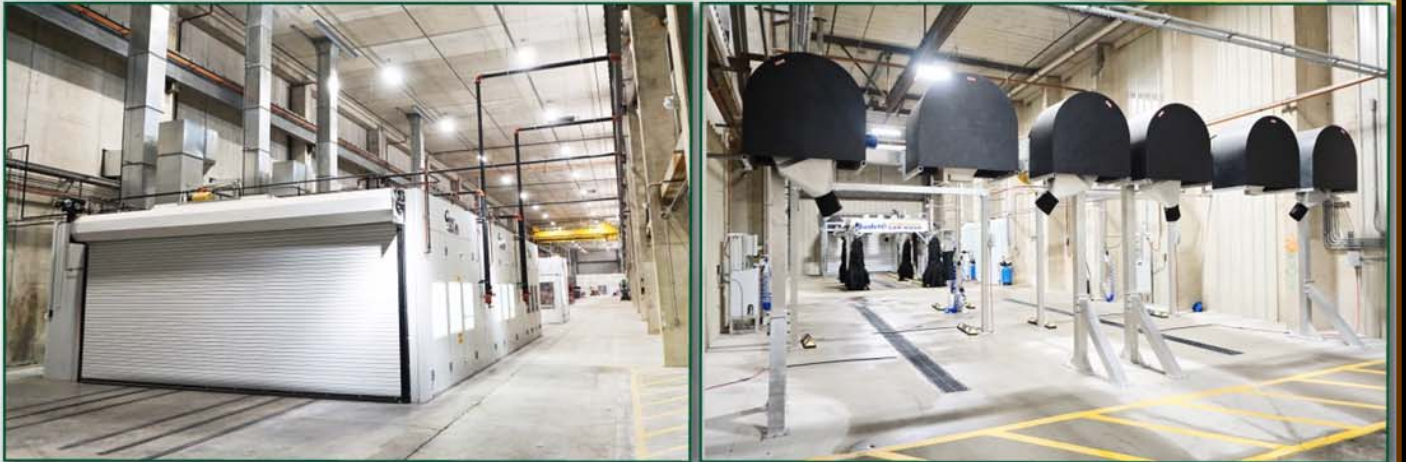

## **DRIVETIME CAR SALES**

Ryan Rickels, P.E., Property Manager

Morrisville, Pennsylvania

112,000 Square Feet on a 25 Acre Site

Inspection Center

WHN+, Architect

Completed 2018

*"Partners in Excellence"*