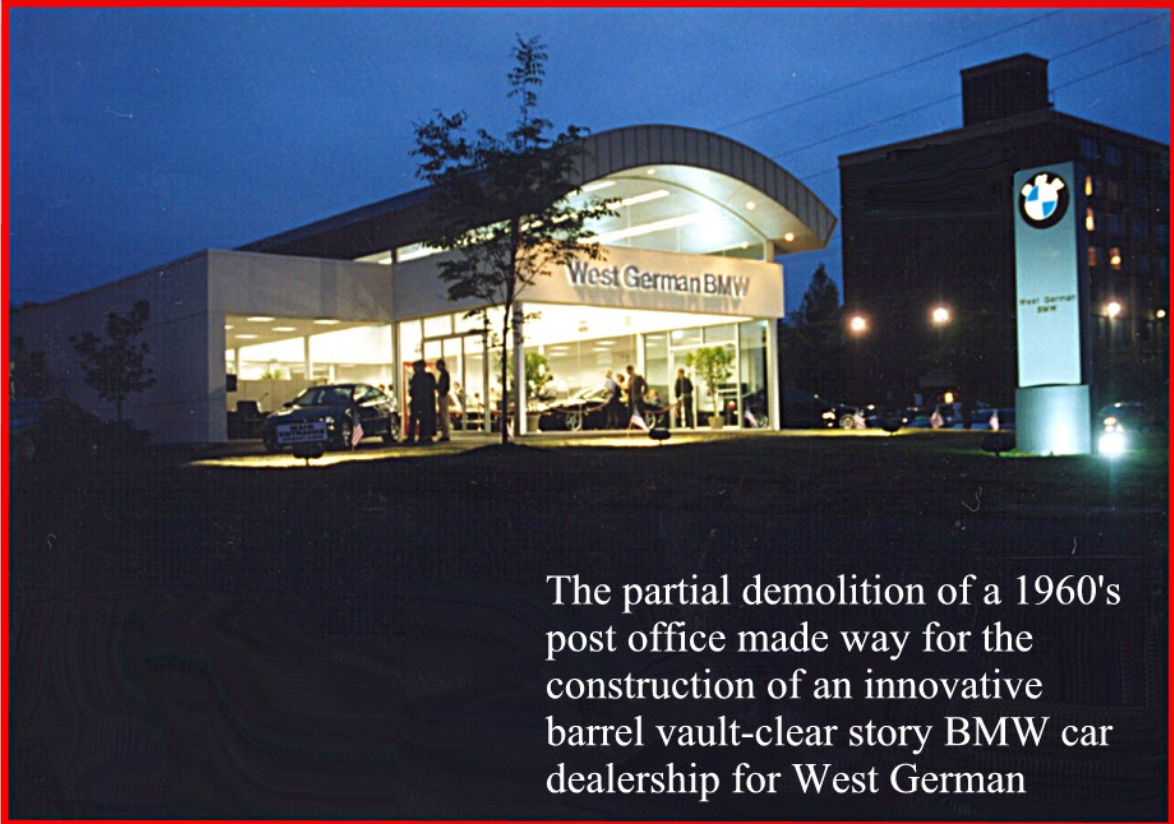

# *Penn Valley Constructors, Inc.*

The partial demolition of a 1960's post office made way for the construction of an innovative barrel vault-clear story BMW car dealership for West German

State of the art auto shop includes wet bed ceramic tile floor and air conditioning

## **WEST GERMAN IMPORTS**

Mario Cesarini, Owner  
Fort Washington, Pennsylvania  
14,600 Square Feet  
Automobile Dealership  
George Felbin, Architect  
Completed 2001

*"Partners in Excellence"*