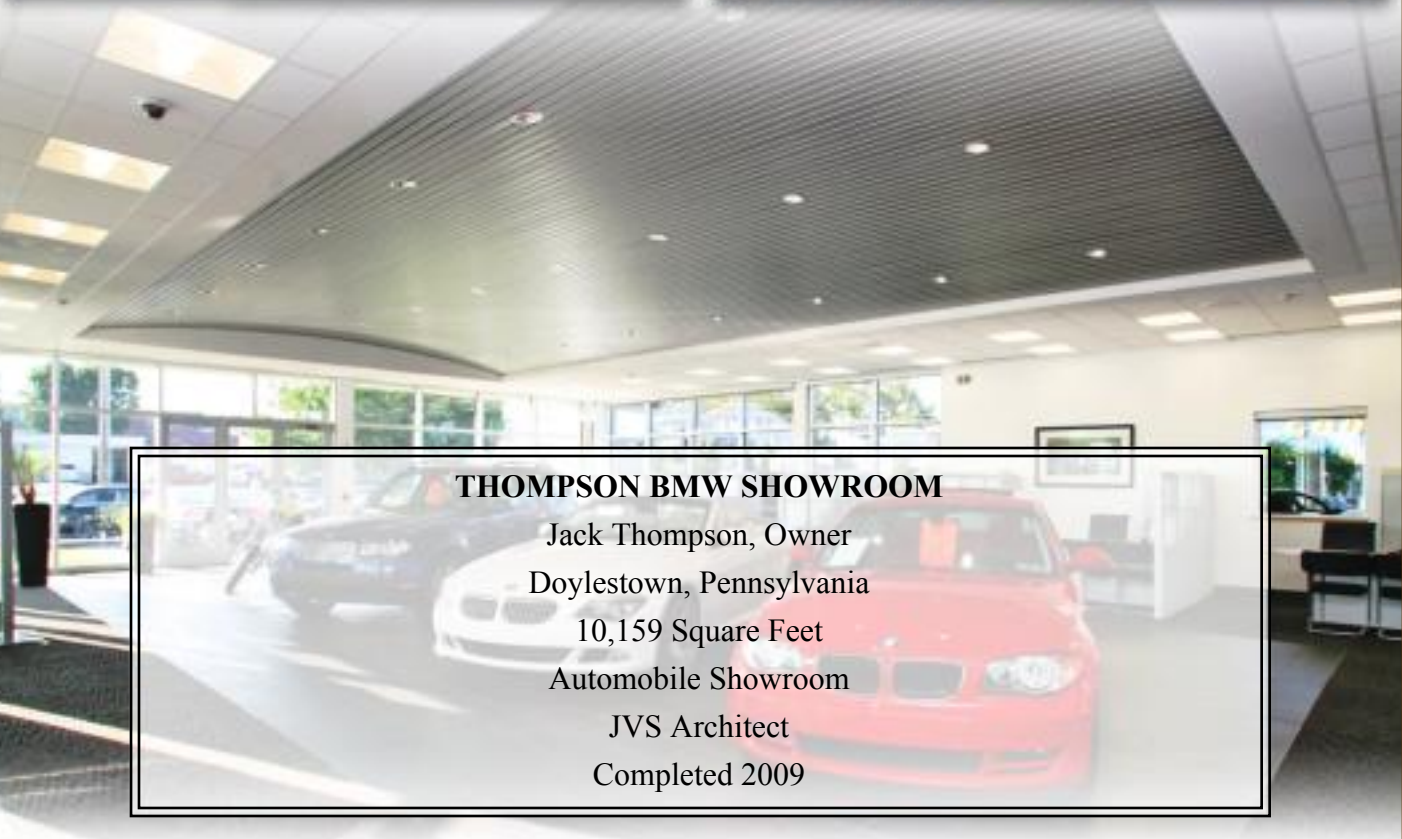

Penn Valley Constructors, Inc.

THOMPSON BMW SHOWROOM

Jack Thompson, Owner
Doylestown, Pennsylvania
10,159 Square Feet
Automobile Showroom
JVS Architect
Completed 2009

"Partners in Excellence"