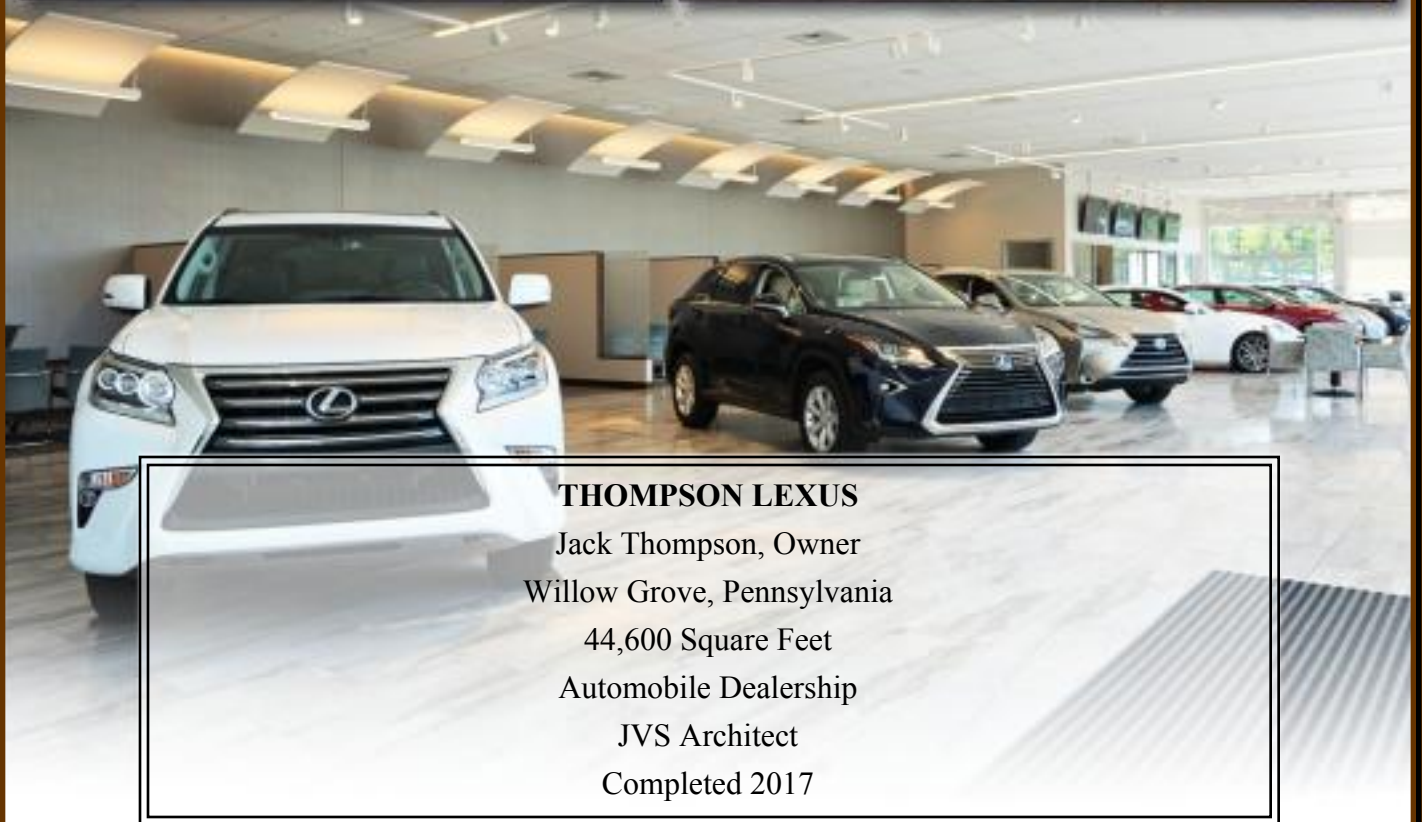

Penn Valley Constructors, Inc.

THOMPSON LEXUS
Jack Thompson, Owner
Willow Grove, Pennsylvania
44,600 Square Feet
Automobile Dealership
JVS Architect
Completed 2017

"Partners in Excellence"