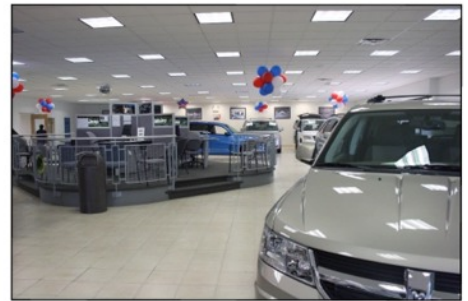

Penn Valley Constructors, Inc.

Sales desks are located on several elevated platforms throughout the showroom floor.

REEDMAN-TOLL CHRYSLER, DODGE & JEEP

William O' Flanagan, Vice President

Langhorne, Pennsylvania

42,000 Square Feet

Spearman Associates, Architects

Automobile Showroom

Completed 2006

"Partners in Excellence"