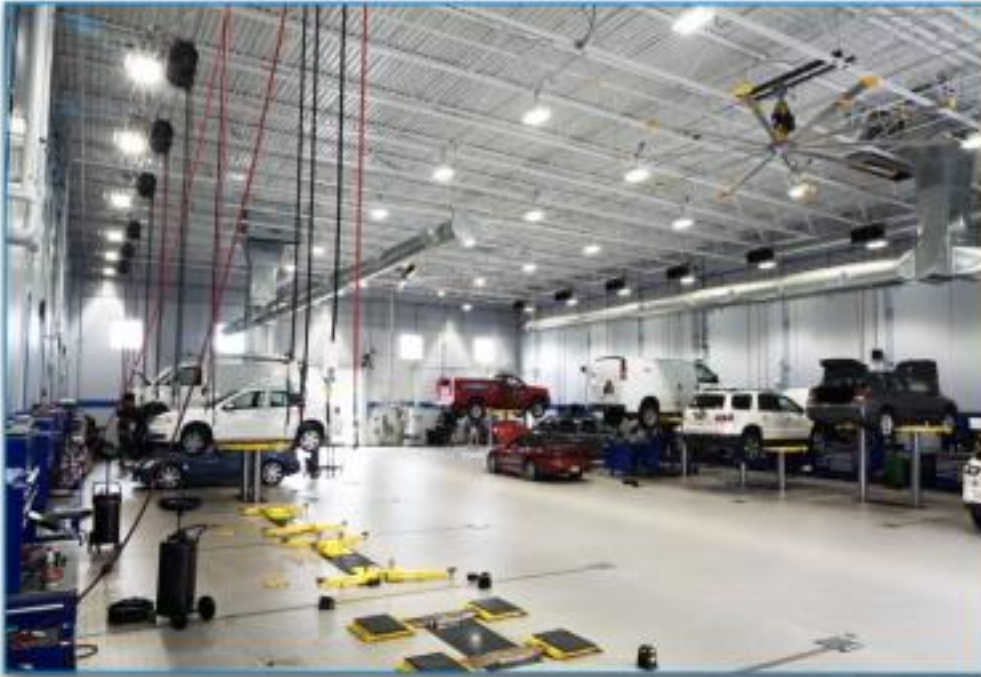

Penn Valley Constructors, Inc.

FLEMINGTON CHEVROLET, BUICK, GMC, CADILLAC, LLC

211 US Hwy 202 & 31 South

Flemington, New Jersey

34,806 Square Feet

Automobile Showroom & Service

Cerminara Architect

Completed 2014

"Partners in Excellence"

Penn Valley Constructors, Inc.

Above: Service drop off.
Left/below: Service garages

FLEMINGTON CHEVROLET, BUICK, GMC, CADILLAC, LLC

211 US Hwy 202 & 31 South

Flemington, New Jersey

34,806 Square Feet

Automobile Showroom & Service

Cerminara Architect

Completed 2014

"Partners in Excellence"

Penn Valley Constructors, Inc.

Above: Charging station. Below: Rear service doors

FLEMINGTON CHEVROLET, BUICK, GMC, CADILLAC, LLC