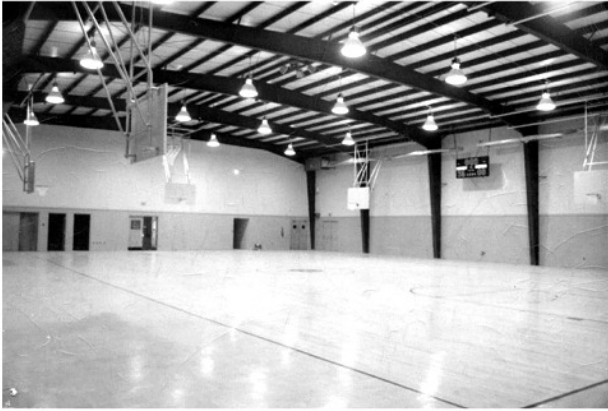

Penn Valley Constructors, Inc.

A HISTORY OF PROVEN DEDICATION circa 1968

Physical Education Center 80' x 150'

Far right George E. Otto, co-founder, Penn Valley (1933) shown in the meeting room. Mr. Otto worked with many religious organizations to fulfill their requirements and was a founding member of Newtown Friends School.