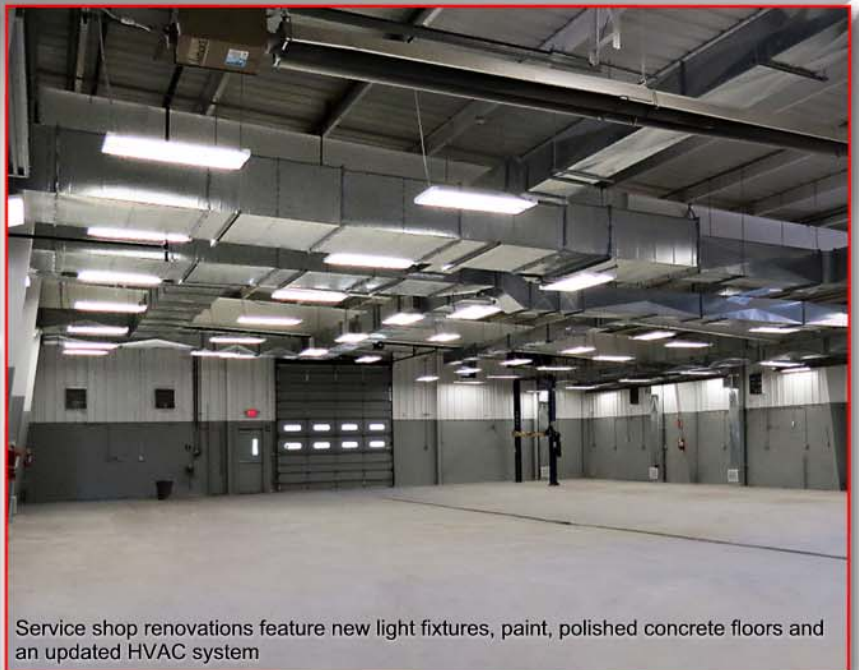

Penn Valley Constructors, Inc.

Showroom

Service write-up

Service shop renovations feature new light fixtures, paint, polished concrete floors and an updated HVAC system

TEAM TOYOTA OF PRINCETON USED CAR & BODY SHOP

Remodeled 1,300 square foot showroom features contemporary finishes and large windows allowing for natural lighting

Radius curved soffit, desk and cabinetry highlight the service reception area

The remodeled paint shop includes two state of the art paint booths separated by the mixing room